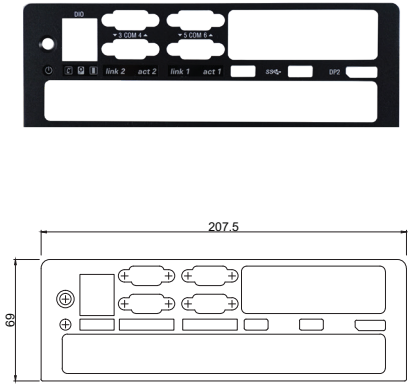

# Front Bezel

**FB20**  
**DS-1100 Front Bezel with 4x DB9, DIO**  
 Dimension (WxD) : 207.5 x 69 mm

**FB21**  
**DS-1101 Front Bezel with 4x DB9, DIO**  
 Dimension (WxD) : 207.5 x 89 mm

**FB22**  
**DS-1102 Front Bezel with 4x DB9, DIO**  
 Dimension (WxD) : 207.5 x 109 mm

## Ordering Information

Model No.	Description
FB20	DS-1100 Front Bezel with 4x DB9, DIO
FB21	DS-1101 Front Bezel with 4x DB9, DIO
FB22	DS-1102 Front Bezel with 4x DB9, DIO