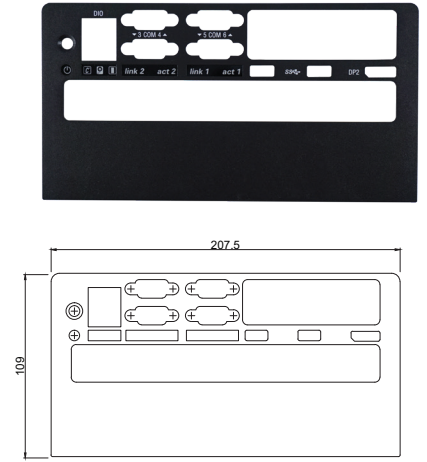

# Front Bezel

**FB20**  
**DS-1100 Front Bezel with 4x DB9, DIO**  
 Dimension (WxD) : 207.5 x 69 mm

**FB21**  
**DS-1101 Front Bezel with 4x DB9, DIO**  
 Dimension (WxD) : 207.5 x 89 mm

**FB22**  
**DS-1102 Front Bezel with 4x DB9, DIO**  
 Dimension (WxD) : 207.5 x 109 mm

## Ordering Information

Model No.	Description
FB20	DS-1100 Front Bezel with 4x DB9, DIO
FB21	DS-1101 Front Bezel with 4x DB9, DIO
FB22	DS-1102 Front Bezel with 4x DB9, DIO