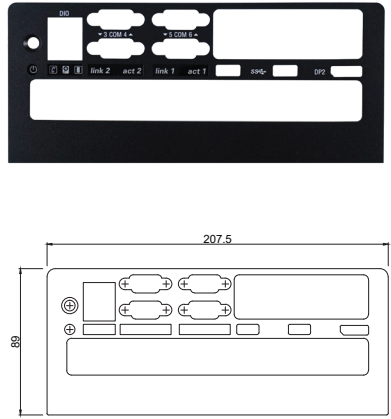

# Front Bezel

**FB20**  
**DS-1100 Front Bezel with 4x DB9, DIO**  
 Dimension (WxD) : 207.5 x 69 mm

**FB21**  
**DS-1101 Front Bezel with 4x DB9, DIO**  
 Dimension (WxD) : 207.5 x 89 mm

**FB22**  
**DS-1102 Front Bezel with 4x DB9, DIO**  
 Dimension (WxD) : 207.5 x 109 mm

## Ordering Information

Model No.	Description
FB20	DS-1100 Front Bezel with 4x DB9, DIO
FB21	DS-1101 Front Bezel with 4x DB9, DIO
FB22	DS-1102 Front Bezel with 4x DB9, DIO