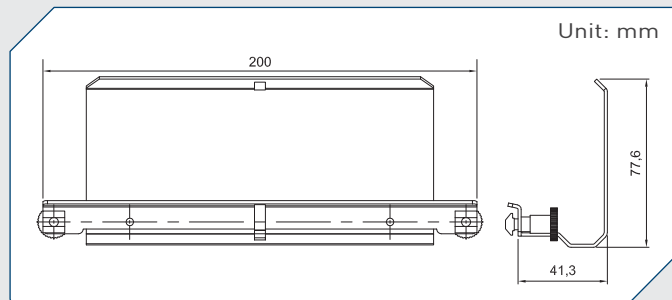

Cincoze Power Adapter Holder

PAH01
DS Series Power Adapter Holder for GS120A24
 •Dimension (WxDxH) : 200 x 41.3 x 77.6 mm

PAH02
DS Series Power Adapter Holder for GS220A24
 •Dimension (WxDxH) : 243 x 51.2 x 94.6 mm

Power Adapter Holder Compatible List

Model No.	PAH01	PAH02
DS-1000	✓	✓
DS-1001	✓	✓
DS-1002	✓	✓
DS-1100	✓	✓
DS-1101	✓	✓
DS-1102	✓	✓

✓ : Compatible

Ordering Information

Model No.	Product Description
PAH01	DS Series Power Adapter Holder for GS120A24 (200 x 41.3 x 77.6 mm)
PAH02	DS Series Power Adapter Holder for GS220A24 (243 x 51.2 x 94.6 mm)