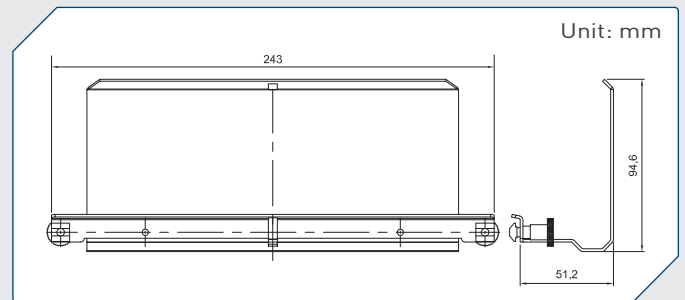

Cincoze Power Adapter Holder

PAH01
DS Series Power Adapter Holder for GS120A24
 •Dimension (WxDxH) : 200 x 41.3 x 77.6 mm

PAH02
DS Series Power Adapter Holder for GS220A24
 •Dimension (WxDxH) : 243 x 51.2 x 94.6 mm

Power Adapter Holder Compatible List

Model No.	PAH01	PAH02
DS-1000	✓	✓
DS-1001	✓	✓
DS-1002	✓	✓
DS-1100	✓	✓
DS-1101	✓	✓
DS-1102	✓	✓

✓ : Compatible

Ordering Information

Model No.	Product Description
PAH01	DS Series Power Adapter Holder for GS120A24 (200 x 41.3 x 77.6 mm)
PAH02	DS Series Power Adapter Holder for GS220A24 (243 x 51.2 x 94.6 mm)